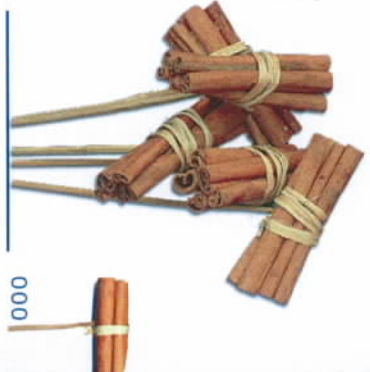

360
690
860
970
980
990

070 | cane cone
30 pc

360
690
860
970
980
990

049 | bell cup
Ø 5 - 7 cm
30 pc

360
690
860
970
980
990

009 | apple glitter
Ø 4,5 cm
30 pc

360
690
860
970
980
990

360 = champagne gold | 400 = green with snow | 600 = red with snow | 690 = red red glitter | 740 = silver NO glitter | 750 = gold NO glitter | 840 = colour mix | 860 = metallic purple | 970 = silver silver glitter | 980 = white silver glitter | 990 = gold gold glitter

Xmas DECO 2011

Koos Lamboo

672 | wood/felt star
Ø 7 cm
30 pc

674 | wood/felt xmas tree
Ø 7 cm
30 pc

676 | wood/felt snowflake
Ø 7 cm
30 pc

665 | wood reindeer
Ø 10 cm
30 pc

569 | snowball
Ø 6 cm
30 pc

668 | wicker star 3D
Ø 8 cm
30 pc

670 | woodrose
Ø 5 cm
30 pc

800 | mix pack
monocolour
7 varieties

800.840 | mix pack
assorted colors
6 varieties

095 | cinnamon
8 cm
30 pc

048 | berry cluster sugar
Ø 6 cm
30 pc

445 | pearl cluster
Ø 6 cm
30 pc