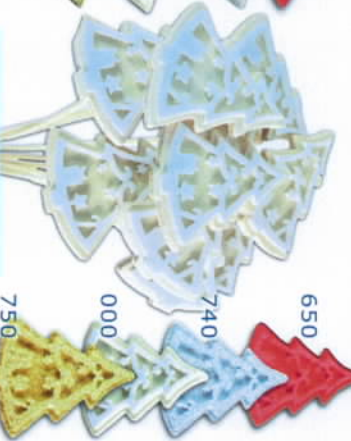

360
690
860
970
980
990

454 | papaver
3 bunch

360
690
860
970
980
990

350 | lotus
Ø 5-7 cm
30 pc

360
690
860
970
980
990

086 | curly ting ting
3 bunch

360
690
860
970
980
990

631 | lata star
8 cm
30 pc

360
690
860
970
980
990

070 | cane cone
30 pc

360
690
860
970
980
990

049 | bell cup
Ø 5 - 7 cm
30 pc

360
690
860
970
980
990

009 | apple glitter
Ø 4,5 cm
30 pc

360
690
860
970
980
990

360 = champagne gold | 400 = green with snow | 600 = red with snow | 690 = red red glitter | 740 = silver NO glitter | 750 = gold NO glitter | 840 = colour mix | 860 = metallic purple | 970 = silver silver glitter | 980 = white silver glitter | 990 = gold gold glitter

Xmas DECO 2011

Koos Lamboo

672 | wood/felt star
Ø 7 cm
30 pc

674 | wood/felt xmas tree
Ø 7 cm
30 pc

676 | wood/felt snowflake
Ø 7 cm
30 pc

665 | wood reindeer
Ø 10 cm
30 pc

569 | snowball
Ø 6 cm
30 pc

668 | wicker star 3D
Ø 8 cm
30 pc

670 | woodrose
Ø 5 cm
30 pc

800 | mix pack
monocolour
7 varieties

800.840 | mix pack
assorted colors
6 varieties

095 | cinnamon
8 cm
30 pc

048 | berry cluster sugar
Ø 6 cm
30 pc

445 | pearl cluster
Ø 6 cm
30 pc