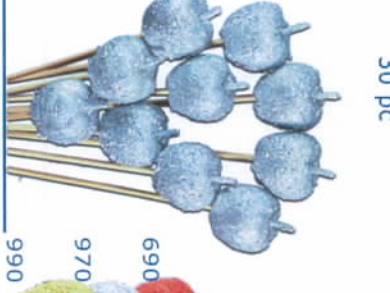

360
690
860
970
980
990

070 | cane cone
30 pc

360
690
860
970
980
990

049 | bell cup
Ø 5 - 7 cm
30 pc

360
690
860
970
980
990

009 | apple glitter
Ø 4,5 cm
30 pc

360
690
860
970
980
990

360 = champagne gold | 400 = green with snow | 600 = red with snow | 690 = red red glitter | 740 = silver NO glitter | 750 = gold NO glitter | 840 = colour mix | 860 = metallic purple | 970 = silver silver glitter | 980 = white silver glitter | 990 = gold gold glitter

670 | woodrose
Ø 5 cm
30 pc

800 | mix pack
monocolour
7 varieties

800.840 | mix pack
assorted colors
6 varieties

095 | cinnamon
8 cm
30 pc

048 | berry cluster sugar
Ø 6 cm
30 pc

445 | pearl cluster
Ø 6 cm
30 pc