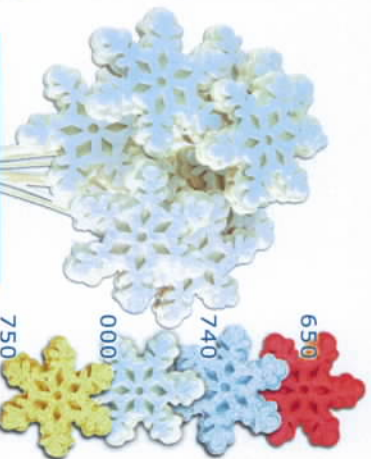

360
690
860
970
980
990

070 | cane cone
30 pc

360
690
860
970
980
990

049 | bell cup
Ø 5 - 7 cm
30 pc

360
690
860
970
980
990

009 | apple glitter
Ø 4,5 cm
30 pc

360
690
860
970
980
990

360 = champagne gold | 400 = green with snow | 600 = red with snow | 690 = red red glitter | 740 = silver NO glitter | 750 = gold NO glitter | 840 = colour mix | 860 = metallic purple | 970 = silver silver glitter | 980 = white silver glitter | 990 = gold gold glitter

Xmas DECO 2011

Koos Lamboo

672 | wood/felt star
Ø 7 cm
30 pc

674 | wood/felt xmas tree
Ø 7 cm
30 pc

676 | wood/felt snowflake
Ø 7 cm
30 pc

665 | wood reindeer
Ø 10 cm
30 pc

569 | snowball
Ø 6 cm
30 pc

668 | wicker star 3D
Ø 8 cm
30 pc

670 | woodrose
Ø 5 cm
30 pc

800 | mix pack
monocolour
7 varieties

800.840 | mix pack
assorted colors
6 varieties

095 | cinnamon
8 cm
30 pc

048 | berry cluster sugar
Ø 6 cm
30 pc

445 | pearl cluster
Ø 6 cm
30 pc

047 | berry cluster
Ø 6 cm
30 pc

208 | holly berry
Ø 6 cm
30 pc

510 | snowberry
Ø 3 x 6 cm
30 pc

360 = champagne gold | 400 = green with snow | 600 = red with snow | 690 = red red glitter | 740 = silver NO glitter | 750 = gold NO glitter | 840 = colour mix | 860 = metallic duralee | 970 = silver silver glitter | 980 = white silver glitter | 990 = cold cold glitter |