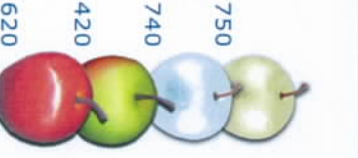

XMAS DECO ZOO

015 | apple sugar
Ø 5 cm
30 pc

650
850
940
740
750

019 | apple + snow
Ø 5 cm
30 pc

600
400

019 | apple
Ø 5 cm
30 pc

750
740
420
620

601 | apple 3 pc
Ø 3 x 3 cm
30 pc

750
740
420
620

019 | apple + snow 3 pc
Ø 3 x 3 cm
30 pc

600
400

574 | tarwe
3 bunch

360
690
860
970
980
990

457 | pine cone
Ø 5-7 cm
30 pc

360
690
860
970
980
990

066 | brunch ball
Ø 5 cm
30 pc

360
690
860
970
980
990

070 | cane cone
30 pc

360
690
860
970
980
990

049 | bell cup
Ø 5 - 7 cm
30 pc

360
690
860
970
980
990

009 | apple glitter
Ø 4,5 cm
30 pc

360
690
860
970
980
990

360 = champagne gold | 400 = green with snow | 600 = red with snow | 690 = red red glitter | 740 = silver NO glitter | 750 = gold NO glitter | 840 = colour mix | 860 = metallic purple | 970 = silver silver glitter | 980 = white silver glitter | 990 = gold gold glitter

047 | berry cluster
Ø 6 cm
30 pc

208 | holly berry
Ø 6 cm
30 pc

510 | snowberry
Ø 3 x 6 cm
30 pc

360 = champagne gold | 400 = green with snow | 600 = red with snow | 690 = red red glitter | 740 = silver NO glitter | 750 = gold NO glitter | 840 = colour mix | 860 = metallic duralee | 970 = silver silver glitter | 980 = white silver glitter | 990 = cold cold glitter |