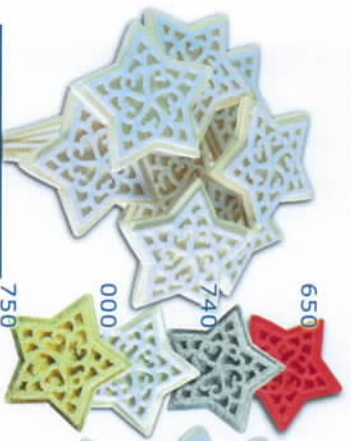

674 | wood/felt xmas tree
Ø 7 cm
30 pc

Xmas DECO 2011

Koos Lamboo

672 | wood/felt star
Ø 7 cm
30 pc