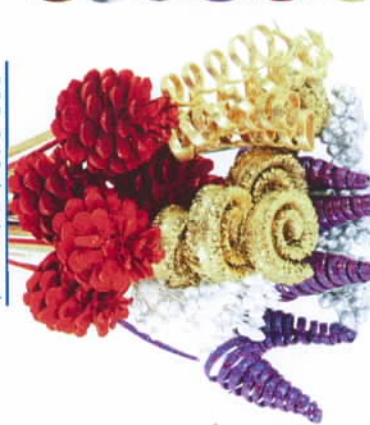

360
690
860
970
980
990

070 | cane cone
30 pc

360
690
860
970
980
990

049 | bell cup
Ø 5 - 7 cm
30 pc

360
690
860
970
980
990

009 | apple glitter
Ø 4,5 cm
30 pc

360
690
860
970
980
990

360 = champagne gold | 400 = green with snow | 600 = red with snow | 690 = red red glitter | 740 = silver NO glitter | 750 = gold NO glitter | 840 = colour mix | 860 = metallic purple | 970 = silver silver glitter | 980 = white silver glitter | 990 = gold gold glitter

Xmas DECO 2011

Koos Lamboo

672 | wood/felt star
Ø 7 cm
30 pc

674 | wood/felt xmas tree
Ø 7 cm
30 pc

676 | wood/felt snowflake
Ø 7 cm
30 pc

665 | wood reindeer
Ø 10 cm
30 pc

569 | snowball
Ø 6 cm
30 pc

668 | wicker star 3D
Ø 8 cm
30 pc

670 | woodrose
Ø 5 cm
30 pc

800 | mix pack
monocolour
7 varieties

800.840 | mix pack
assorted colors
6 varieties

095 | cinnamon
8 cm
30 pc

048 | berry cluster sugar
Ø 6 cm
30 pc

445 | pearl cluster
Ø 6 cm
30 pc