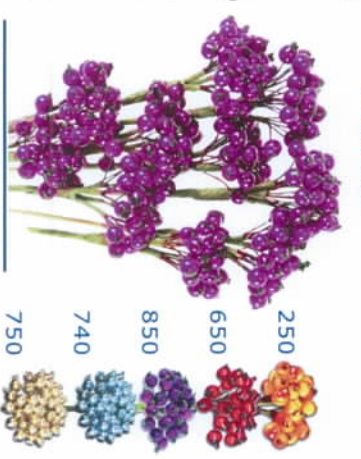

360
690
860
970
980
990

070 | cane cone
30 pc

360
690
860
970
980
990

049 | bell cup
Ø 5 - 7 cm
30 pc

360
690
860
970
980
990

009 | apple glitter
Ø 4,5 cm
30 pc

360
690
860
970
980
990

360 = champagne gold | 400 = green with snow | 600 = red with snow | 690 = red red glitter | 740 = silver NO glitter | 750 = gold NO glitter | 840 = colour mix | 860 = metallic purple | 970 = silver silver glitter | 980 = white silver glitter | 990 = gold gold glitter

670 | woodrose
Ø 5 cm
30 pc

800 | mix pack
monocolour
7 varieties

800.840 | mix pack
assorted colors
6 varieties

095 | cinnamon
8 cm
30 pc

048 | berry cluster sugar
Ø 6 cm
30 pc

445 | pearl cluster
Ø 6 cm
30 pc

047 | berry cluster
Ø 6 cm
30 pc

208 | holly berry
Ø 6 cm
30 pc

510 | snowberry
Ø 3 x 6 cm
30 pc

360 = champagne gold | 400 = green with snow | 600 = red with snow | 690 = red red glitter | 740 = silver NO glitter | 750 = gold NO glitter | 840 = colour mix | 860 = metallic duralee | 970 = silver silver glitter | 980 = white silver glitter | 990 = cold cold glitter |