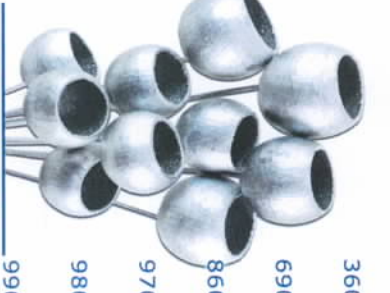

750
740
420
620

019 | apple + snow 3 pc
Ø 3 x 3 cm
30 pc

600
400

574 | tarwe
3 bunch

360
690
860
970
980
990

457 | pine cone
Ø 5-7 cm
30 pc

360
690
860
970
980
990

066 | brunch ball
Ø 5 cm
30 pc

360
690
860
970
980
990

454 | papaver
3 bunch

360
690
860
970
980
990

350 | lotus
Ø 5-7 cm
30 pc

360
690
860
970
980
990

086 | curly ting ting
3 bunch

360
690
860
970
980
990

631 | lata star
8 cm
30 pc

360
690
860
970
980
990

070 | cane cone
30 pc

360
690
860
970
980
990

049 | bell cup
Ø 5 - 7 cm
30 pc

360
690
860
970
980
990

009 | apple glitter
Ø 4,5 cm
30 pc

360
690
860
970
980
990

360 = champagne gold | 400 = green with snow | 600 = red with snow | 690 = red red glitter | 740 = silver NO glitter | 750 = gold NO glitter | 840 = colour mix | 860 = metallic purple | 970 = silver silver glitter | 980 = white silver glitter | 990 = gold gold glitter

670 | woodrose
Ø 5 cm
30 pc

800 | mix pack
monocolour
7 varieties

800.840 | mix pack
assorted colors
6 varieties

095 | cinnamon
8 cm
30 pc

048 | berry cluster sugar
Ø 6 cm
30 pc

445 | pearl cluster
Ø 6 cm
30 pc