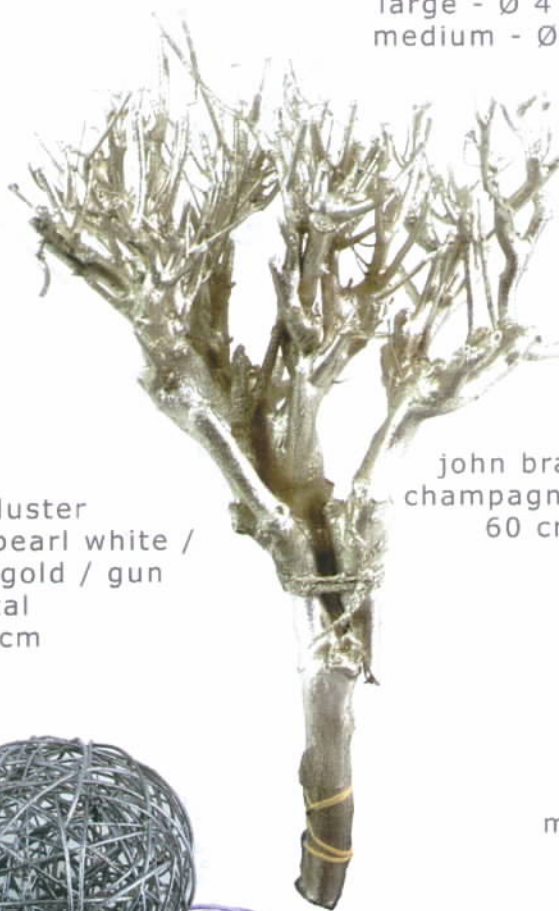

# autumn | natural

wreath wicker  
natural  
Ø 24 cm  
Ø 38 cm

ball wicker  
natural  
Ø 15 cm  
Ø 25 cm

shoe horn  
natural  
17-20cm x 52 cm

lata twist 100 centimeter  
natural / bleached  
large - Ø 4 - 5,5 cm  
medium - Ø 2 - 3 cm

tea bush giant  
semi-bleached  
Ø 70 cm

woodrose  
natural  
Ø 5 cm

sunpalm leave  
pearl white  
100 cm

# winter x-mas

lata twist 100 centimeter  
pearl white / champagne gold / gun  
metal / metallic silver  
large - Ø 4 - 5,5 cm  
medium - Ø 2 - 3, cm

pearl cluster  
pastel lilac / pearl white /  
champagne gold / gun  
metal  
Ø 6 cm

# spring-easter

john branch  
pearl pink  
60 cm

woodrose  
pearl white  
Ø 5 cm

shoehorn  
pearl yellow  
55 cm

wreath wicker  
Ø 24 cm  
Ø 38 cm

lata twist 100 centimeter  
large - Ø 4 - 5,5 cm  
medium - Ø 2 - 3 cm