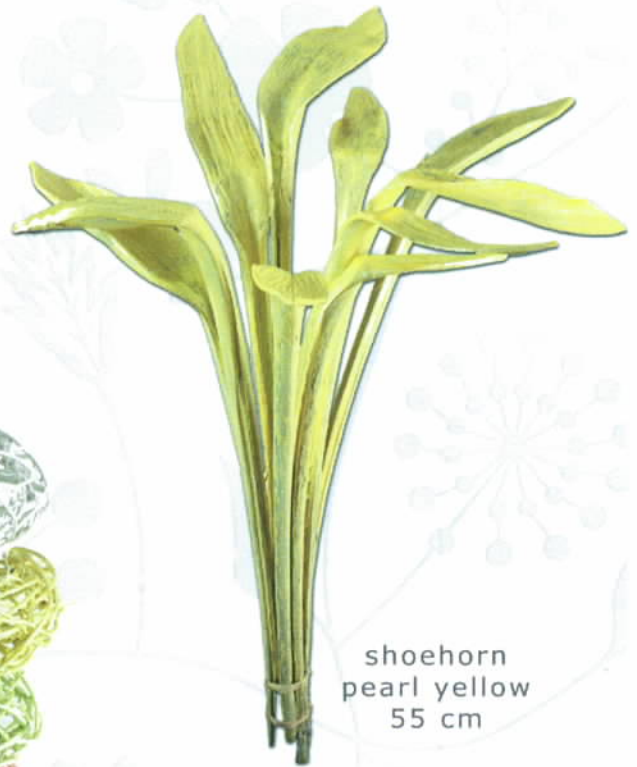

tea bush giant  
semi-bleached  
Ø 70 cm

woodrose  
natural  
Ø 5 cm

sunpalm leave  
pearl white  
100 cm

# winter x-mas

lata twist 100 centimeter  
pearl white / champagne gold / gun  
metal / metallic silver  
large - Ø 4 - 5,5 cm  
medium - Ø 2 - 3, cm

pearl cluster  
pastel lilac / pearl white /  
champagne gold / gun  
metal  
Ø 6 cm

john branch  
champagne gold  
60 cm

salix sheaf  
metalli purple  
115 cm

ball wicker  
gun metal  
Ø 15 cm  
Ø 25 cm

wreath wicker  
metallic purple  
Ø 24 cm  
Ø 38 cm

palmsing  
champagne gold  
120 - 140 cm

# spring-easter

john branch  
pearl pink  
60 cm

woodrose  
pearl white  
Ø 5 cm

shoehorn  
pearl yellow  
55 cm

wreath wicker  
Ø 24 cm  
Ø 38 cm

lata twist 100 centimeter  
large - Ø 4 - 5,5 cm  
medium - Ø 2 - 3 cm